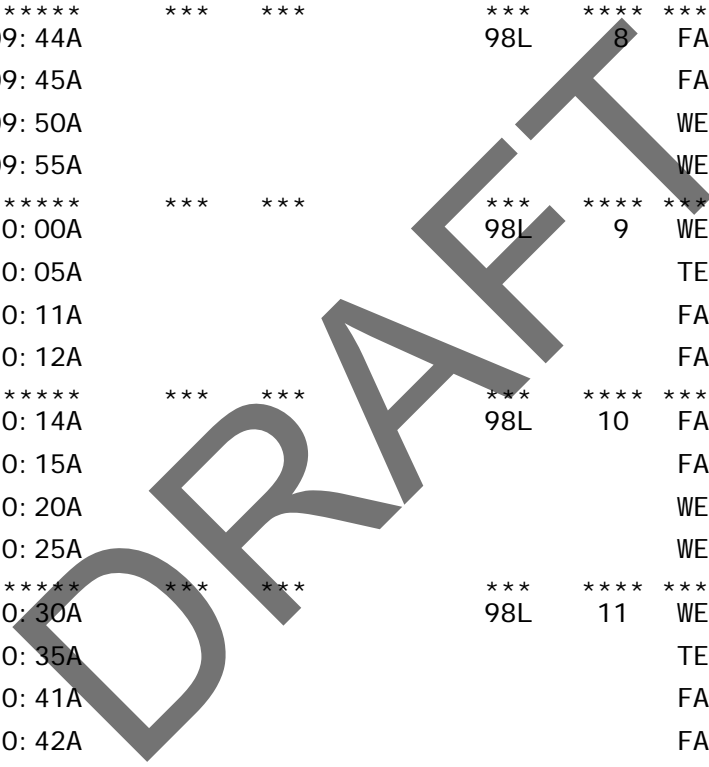

RTE #	TRIP #	STREET DESCRIPTION	TIME	TRIP IND	TP IND
98L	1	TERRY HARRISON ST	09: 35A	***	***
		FAIRVIEW WARD ST	09: 41A		
		FAIRVIEW YALE ST	09: 42A		
98L	2	FAIRVIEW YALE ST	09: 44A	***	***
		FAIRVIEW WARD ST	09: 45A		
		WESTLAKE HARRISON ST	09: 50A		
		WESTLAKE STREETCAR	09: 55A		
98L	3	WESTLAKE STREETCAR	10: 00A	***	***
		TERRY HARRISON ST	10: 05A		
		FAIRVIEW WARD ST	10: 11A		
		FAIRVIEW YALE ST	10: 12A		
98L	4	FAIRVIEW YALE ST	10: 14A	***	***
		FAIRVIEW WARD ST	10: 15A		
		WESTLAKE HARRISON ST	10: 20A		
		WESTLAKE STREETCAR	10: 25A		
98L	5	WESTLAKE STREETCAR	10: 30A	***	***
		TERRY HARRISON ST	10: 35A		
		FAIRVIEW WARD ST	10: 41A		
		FAIRVIEW YALE ST	10: 42A		
98L	6	FAIRVIEW YALE ST	10: 44A	***	***
		FAIRVIEW WARD ST	10: 45A		
		WESTLAKE HARRISON ST	10: 50A		
		WESTLAKE STREETCAR	10: 55A		

RTE #	TRIP #	STREET DESCRIPTION	TIME	TRIP IND	TP IND
98L	7	WESTLAKE STREETCAR	11: 00A	***	***
		TERRY HARRISON ST	11: 05A		
		FAIRVIEW WARD ST	11: 11A		
		FAIRVIEW YALE ST	11: 12A		
98L	8	FAIRVIEW YALE ST	11: 14A	***	***
		FAIRVIEW WARD ST	11: 15A		
		WESTLAKE HARRISON ST	11: 20A		
		WESTLAKE STREETCAR	11: 25A		
98L	9	WESTLAKE STREETCAR	11: 30A	***	***
		TERRY HARRISON ST	11: 35A		
		FAIRVIEW WARD ST	11: 41A		
		FAIRVIEW YALE ST	11: 42A		
98L	10	FAIRVIEW YALE ST	11: 44A	***	***
		FAIRVIEW WARD ST	11: 45A		
		WESTLAKE HARRISON ST	11: 50A		
		WESTLAKE STREETCAR	11: 55A		
98L	11	WESTLAKE STREETCAR	12: 00P	***	***
		TERRY HARRISON ST	12: 05P		
		FAIRVIEW WARD ST	12: 11P		
		FAIRVIEW YALE ST	12: 12P		
98L	12	FAIRVIEW YALE ST	12: 14P	***	***
		FAIRVIEW WARD ST	12: 15P		
		WESTLAKE HARRISON ST	12: 20P		
		WESTLAKE STREETCAR	12: 25P		