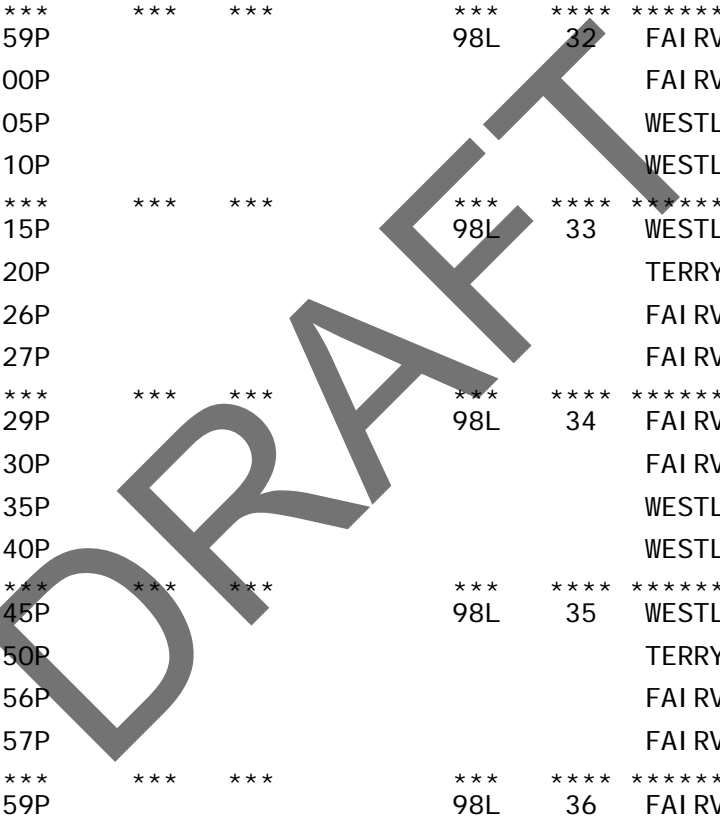

RTE #	TRIP #	STREET DESCRIPTION	TIME	TRIP IND	TP IND
98L	31	WESTLAKE STREETCAR	05:15P		
		TERRY HARRISON ST	05:20P		
		FAIRVIEW WARD ST	05:26P		
		FAIRVIEW YALE ST	05:27P		
***	***	*****	*****	***	***
98L	32	FAIRVIEW YALE ST	05:29P		
		FAIRVIEW WARD ST	05:30P		
		WESTLAKE HARRISON ST	05:35P		
		WESTLAKE STREETCAR	05:40P		
***	***	*****	*****	***	***
98L	33	WESTLAKE STREETCAR	05:45P		
		TERRY HARRISON ST	05:50P		
		FAIRVIEW WARD ST	05:56P		
		FAIRVIEW YALE ST	05:57P		
***	***	*****	*****	***	***
98L	34	FAIRVIEW YALE ST	05:59P		
		FAIRVIEW WARD ST	06:00P		
		WESTLAKE HARRISON ST	06:05P		
		WESTLAKE STREETCAR	06:10P		
***	***	*****	*****	***	***
98L	35	WESTLAKE STREETCAR	06:15P		
		TERRY HARRISON ST	06:20P		
		FAIRVIEW WARD ST	06:26P		
		FAIRVIEW YALE ST	06:27P		
***	***	*****	*****	***	***
98L	36	FAIRVIEW YALE ST	06:29P		
		FAIRVIEW WARD ST	06:30P		
		WESTLAKE HARRISON ST	06:35P		
		WESTLAKE STREETCAR	06:40P		
***	***	*****	*****	***	***