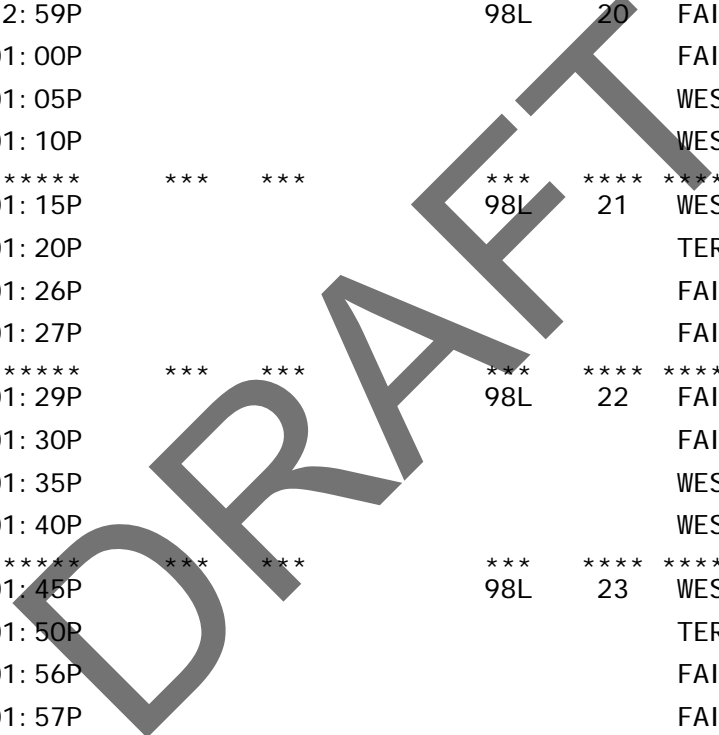

RTE #	TRIP #	STREET DESCRIPTION	TIME	TRIP IND	TP IND
98L	19	WESTLAKE STREETCAR	02:15P		
		TERRY HARRISON ST	02:20P		
		FAIRVIEW WARD ST	02:26P		
		FAIRVIEW YALE ST	02:27P		
***	***	*****	*****	***	***
98L	20	FAIRVIEW YALE ST	02:29P		
		FAIRVIEW WARD ST	02:30P		
		WESTLAKE HARRISON ST	02:35P		
		WESTLAKE STREETCAR	02:40P		
***	***	*****	*****	***	***
98L	21	WESTLAKE STREETCAR	02:45P		
		TERRY HARRISON ST	02:50P		
		FAIRVIEW WARD ST	02:56P		
		FAIRVIEW YALE ST	02:57P		
***	***	*****	*****	***	***
98L	22	FAIRVIEW YALE ST	02:59P		
		FAIRVIEW WARD ST	03:00P		
		WESTLAKE HARRISON ST	03:05P		
		WESTLAKE STREETCAR	03:10P		
***	***	*****	*****	***	***
98L	23	WESTLAKE STREETCAR	03:15P		
		TERRY HARRISON ST	03:20P		
		FAIRVIEW WARD ST	03:26P		
		FAIRVIEW YALE ST	03:27P		
***	***	*****	*****	***	***
98L	24	FAIRVIEW YALE ST	03:29P		
		FAIRVIEW WARD ST	03:30P		
		WESTLAKE HARRISON ST	03:35P		
		WESTLAKE STREETCAR	03:40P		
***	***	*****	*****	***	***